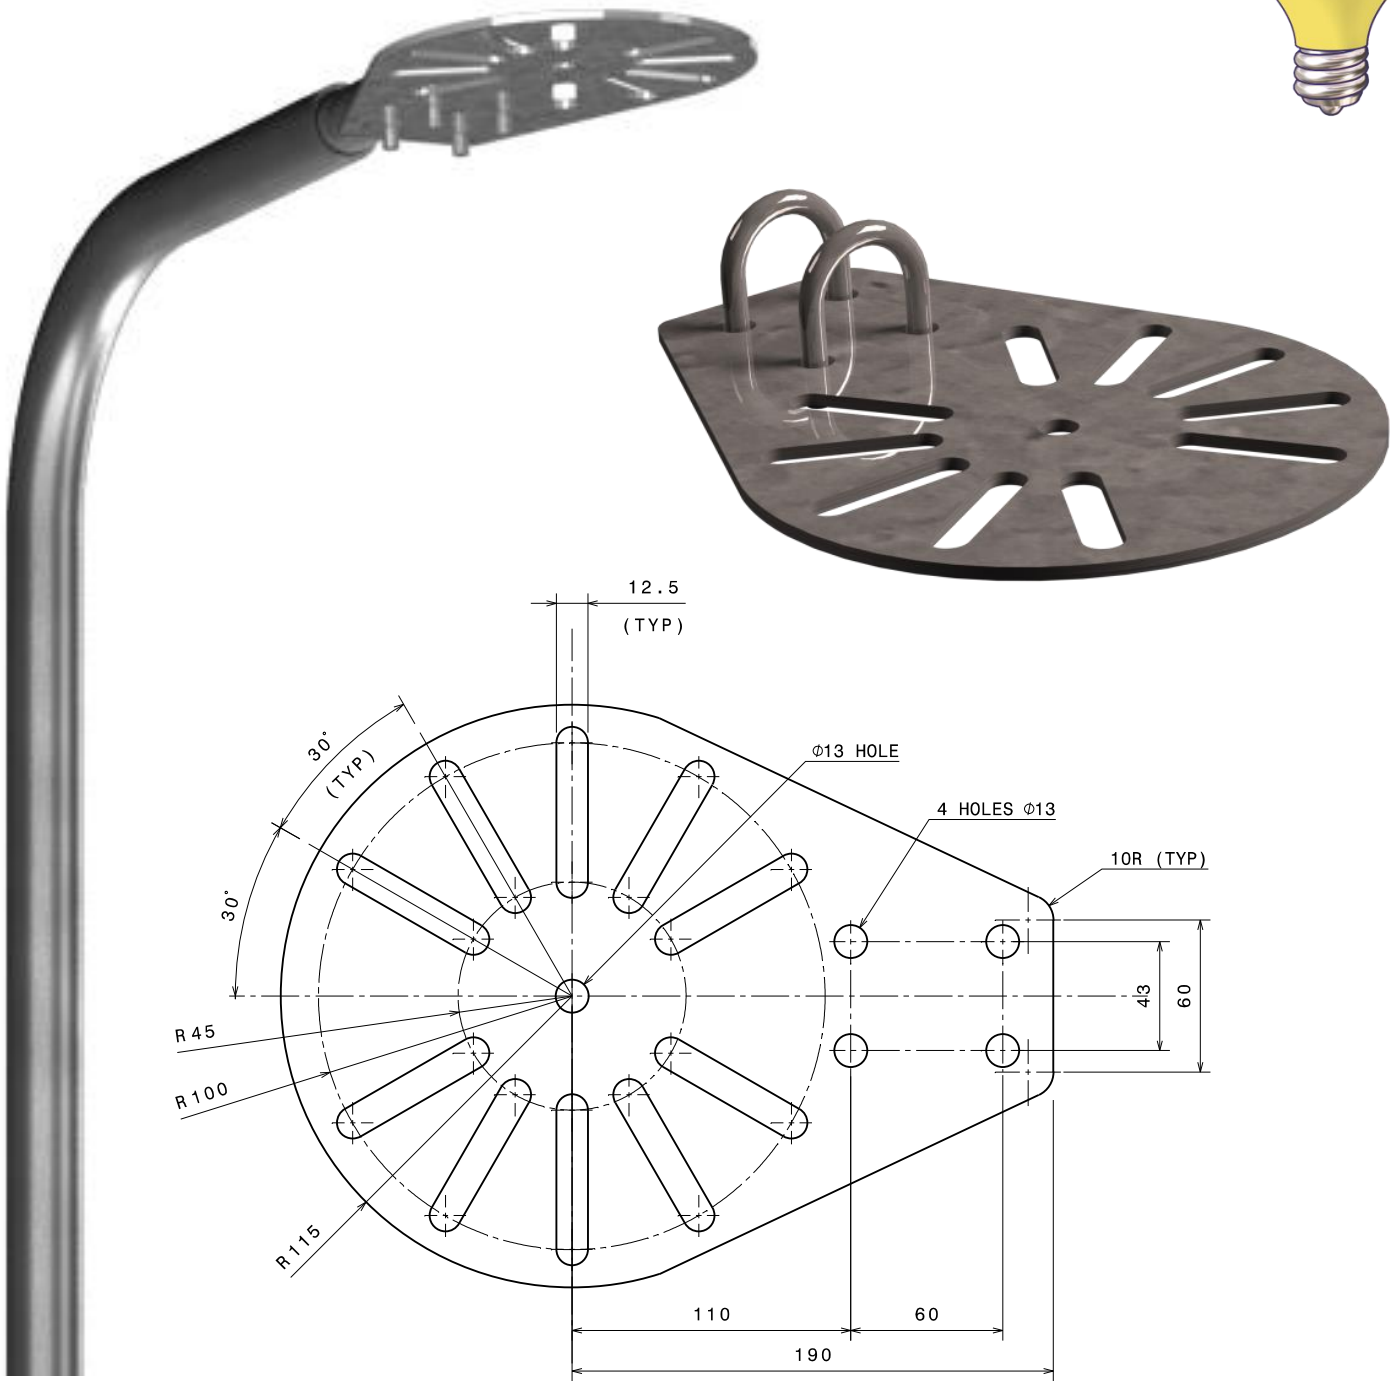

SB-42 - GENERIC FLOOD MOUNT (VARIABLE POSITION)

ACCESSORIES - SB-42

Mount Ubolt to 25NB Spigot Outreach

Light Type Floodlight

Available HDG – Hot Dipped Galvanised (SB-42)
316 Stainless Steel (SB-42-SS)

LIGHT MOUNTING SYSTEMS AUSTRALIA