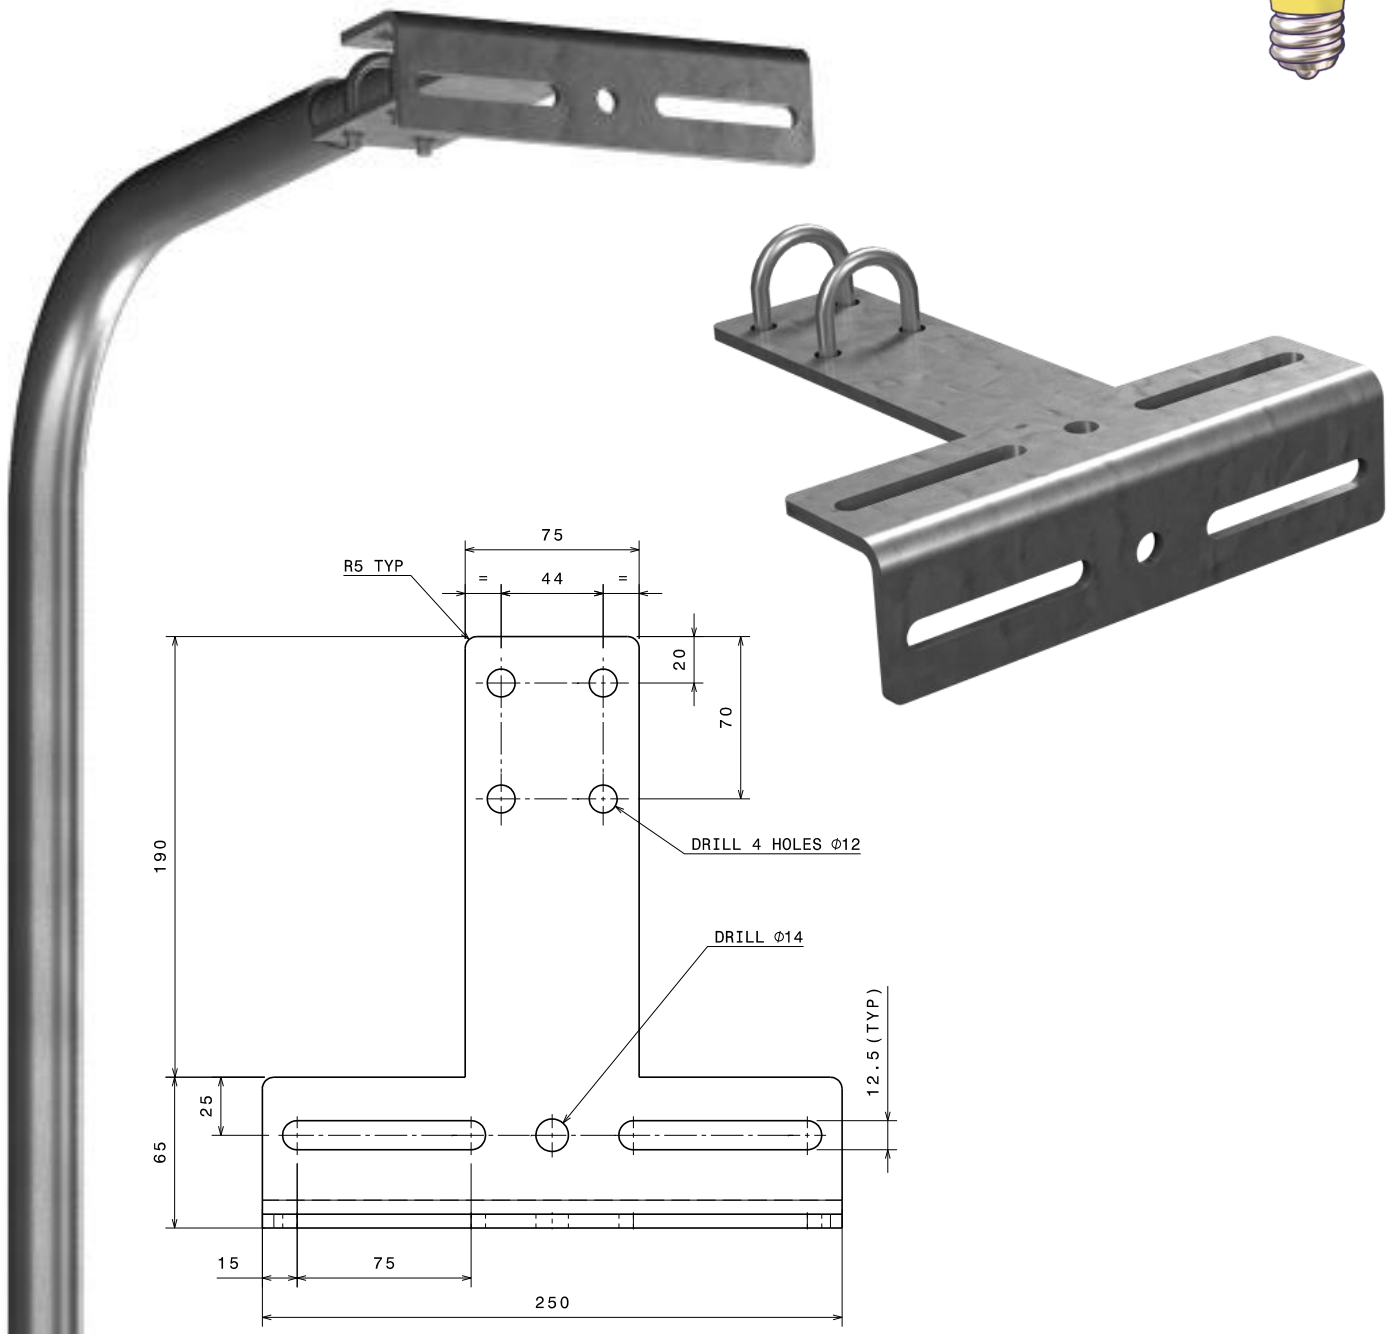

SB-30 - GENERIC FLOOD MOUNT (FIXED ORIENTATION)

ACCESSORIES - SB-30

Mount Ubolt to 25NB Spigot Outreach

Light Type Floodlight

Available HDG – Hot Dipped Galvanised (SB-30)
316 Stainless Steel (SB-30-SS)

LIGHT MOUNTING SYSTEMS AUSTRALIA