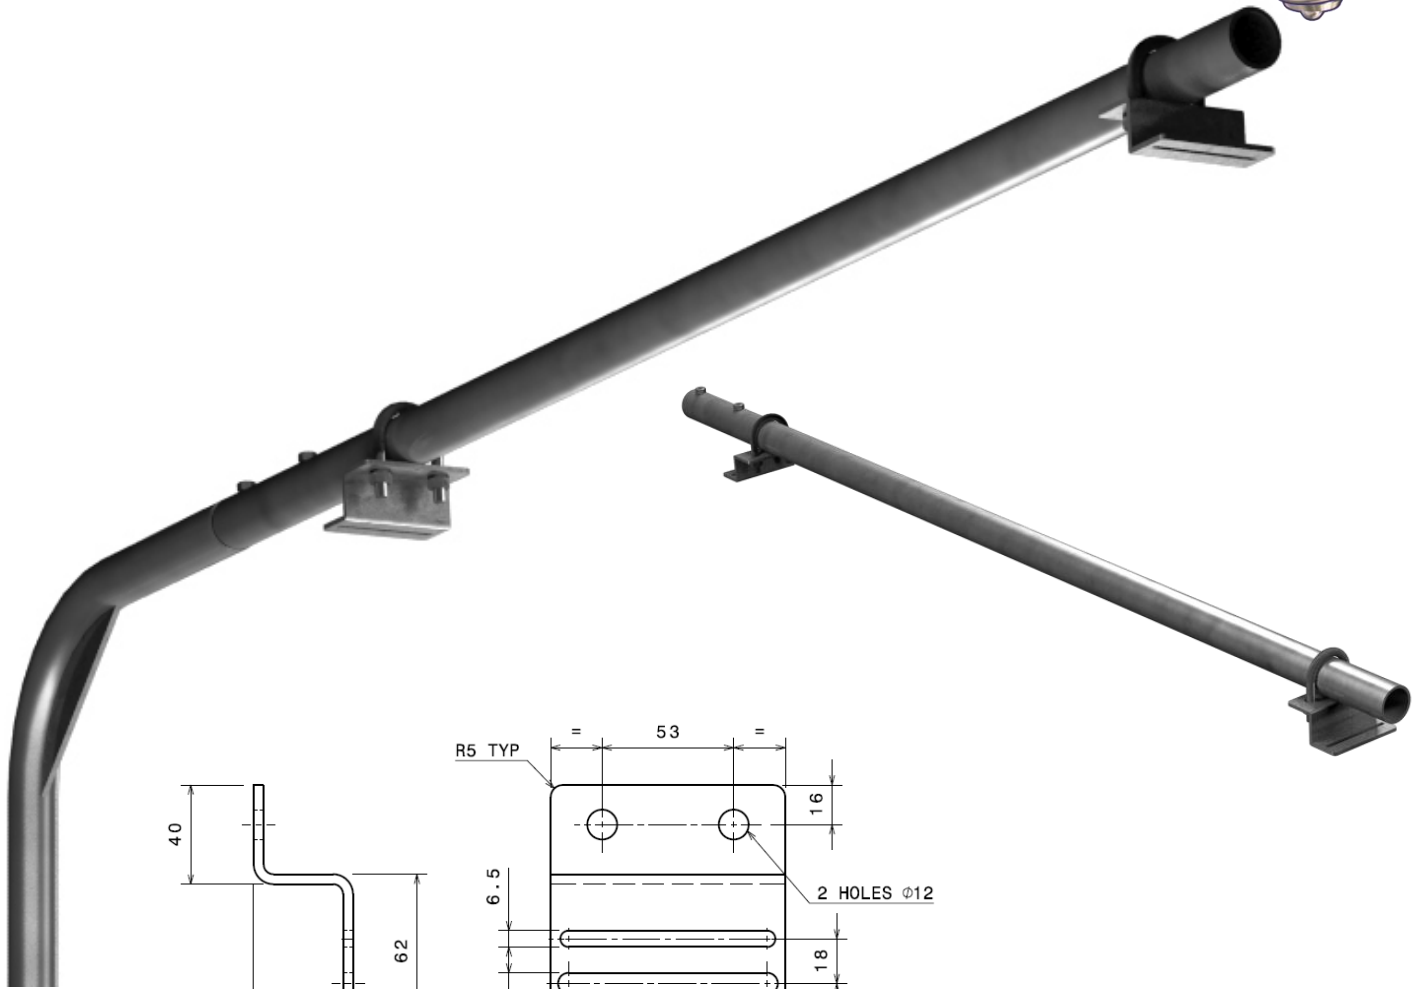

SB-18 - FLUORO/BATTEN (1400MM)

ACCESSORIES - SB-18 (1400mm)

Mount Pipe Mount - 25NB Spigot Outreach

Light Type Batten/Fluoro

Available HDG – Hot Dipped Galvanised (SB-18)
316 Stainless Steel (SB-18-SS)

LIGHT MOUNTING SYSTEMS AUSTRALIA