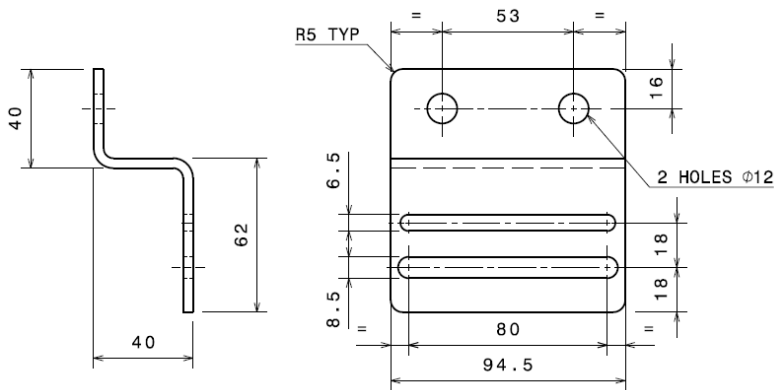

SB-18 - FLUORO/BATTEN (1400MM)

ACCESSORIES - SB-18 (1400mm)

Mount Pipe Mount - 25NB Spigot Outreach

Light Type Batten/Fluoro

Available HDG – Hot Dipped Galvanised (SB-18)
316 Stainless Steel (SB-18-SS)

LIGHT MOUNTING SYSTEMS AUSTRALIA