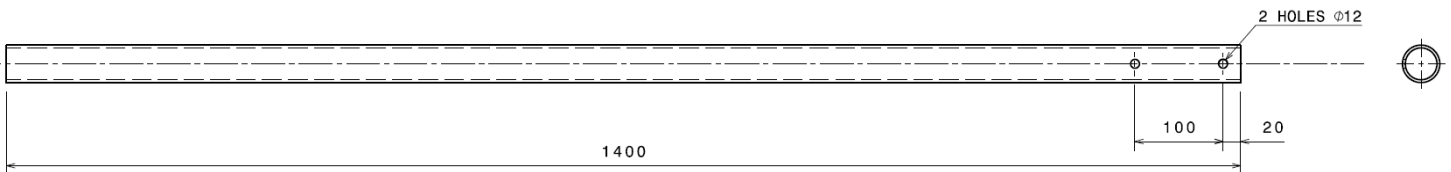

SB-18 - FLUORO/BATTEN (1400MM)

ACCESSORIES - SB-18 (1400mm)

Mount Pipe Mount - 25NB Spigot Outreach

Light Type Batten/Fluoro

Available HDG – Hot Dipped Galvanised (SB-18)
316 Stainless Steel (SB-18-SS)

LIGHT MOUNTING SYSTEMS AUSTRALIA