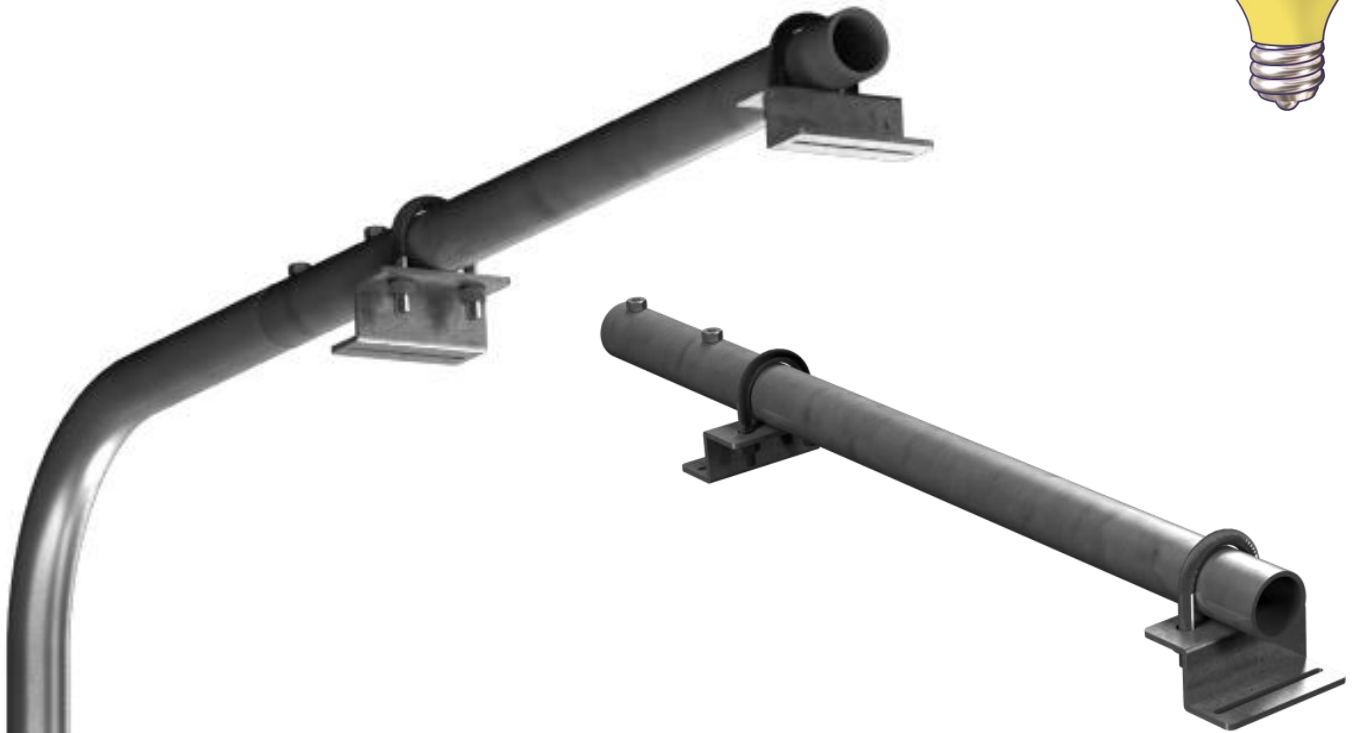

SB-16 - FLUORO/BATTEN (700MM)

ACCESSORIES - SB-16 (700mm)

Mount Pipe Mount - 25NB Spigot Outreach

Light Type Batten/Fluoro

Available HDG – Hot Dipped Galvanised (SB-16)
316 Stainless Steel (SB-16-SS)

LIGHT MOUNTING SYSTEMS AUSTRALIA