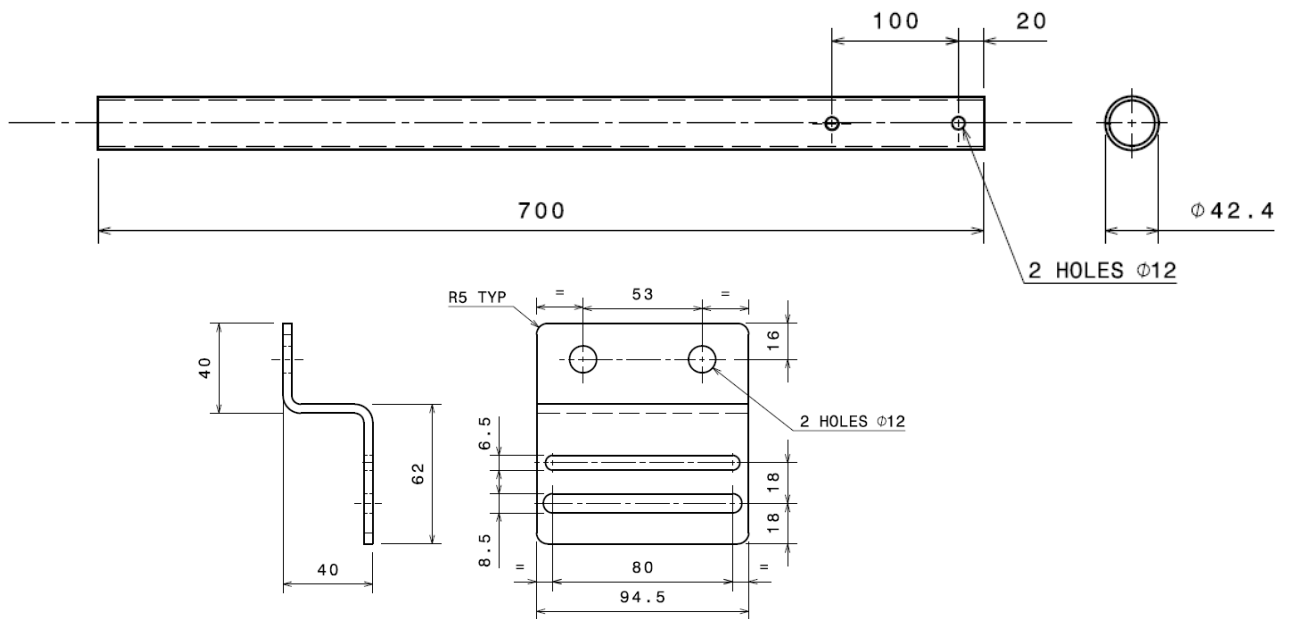

SB-16 - FLUORO/BATTEN (700MM)

ACCESSORIES - SB-16 (700mm)

Mount Pipe Mount - 25NB Spigot Outreach

Light Type Batten/Fluoro

Available HDG – Hot Dipped Galvanised (SB-16)
316 Stainless Steel (SB-16-SS)

LIGHT MOUNTING SYSTEMS AUSTRALIA