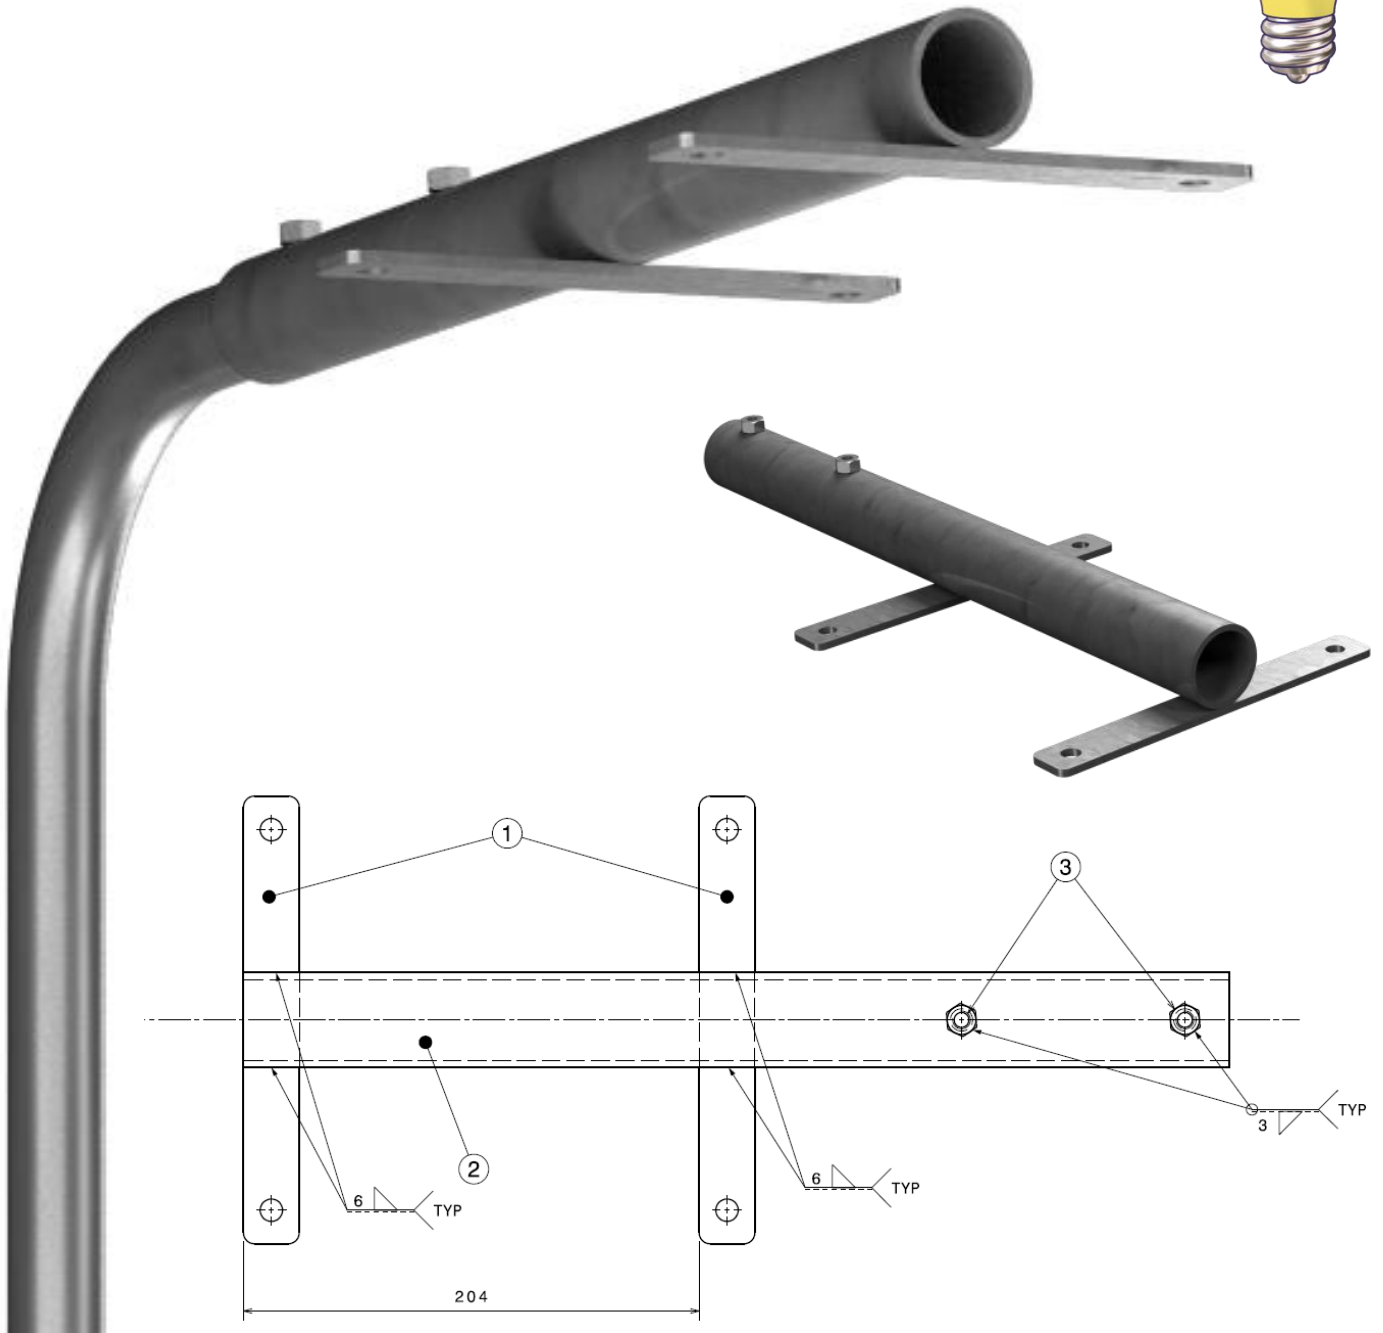

SB-14 - BULKHEAD

ACCESSORIES - SB-14

Mount Pipe Mount - 25NB Spigot Outreach

Light Type Dialight Durosite LED Bulkhead

Available HDG – Hot Dipped Galvanised (SB-14)
316 Stainless Steel (SB-14-SS)

LIGHT MOUNTING SYSTEMS AUSTRALIA