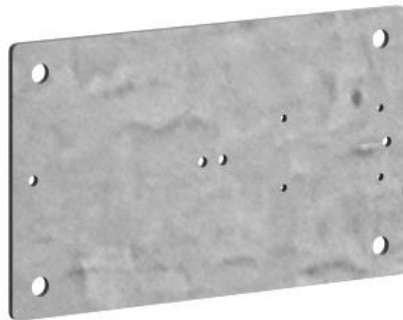

# JB-12 - STRUCTURE MOUNT

## **ACCESSORIES - JB-12 (DOUBLE)**

**Mount** Bolt to Structure

**Suits** Clipsal 56JB1, CCG100201,  
CCG100301, CCG102101

**Available** HDG – Hot Dipped Galvanised (JB-12)  
316 Stainless Steel (JB-12-SS)

*Plates shown in conjunction with LMS040 for typical installation representation*