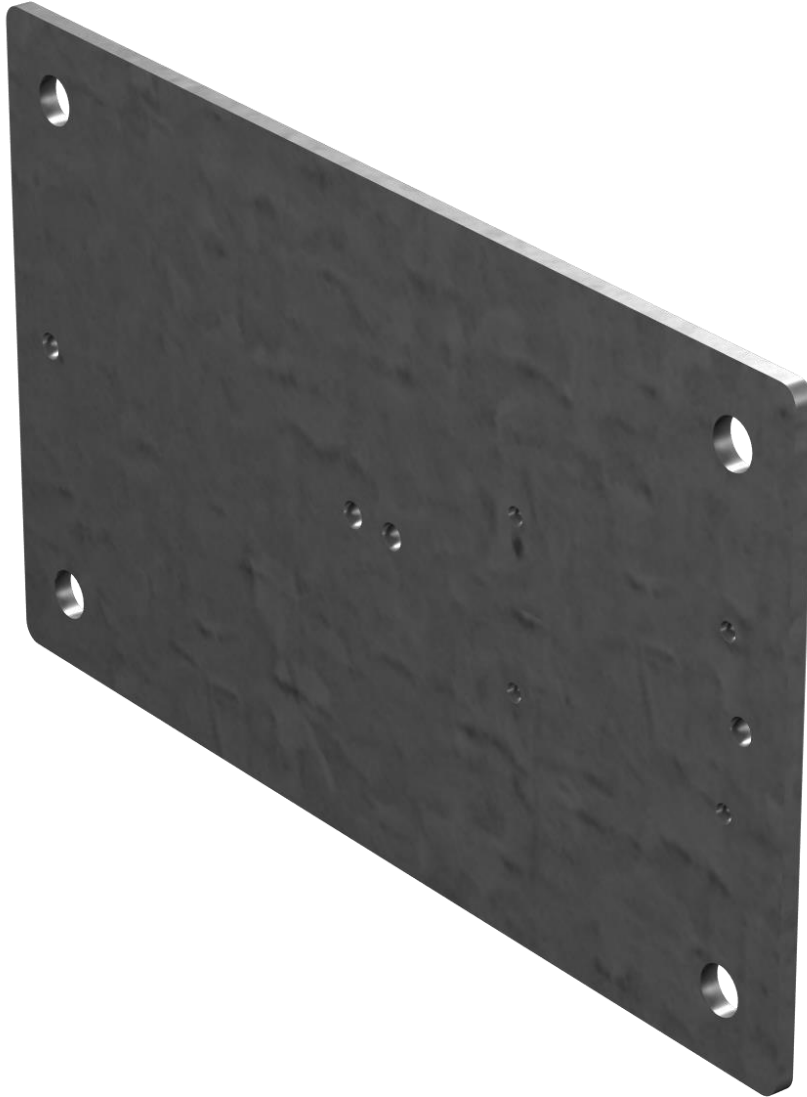

# JB-12 - STRUCTURE MOUNT

## **ACCESSORIES - JB-12 (DOUBLE)**

**Mount** Bolt to Structure

**Suits** Clipsal 56JB1, CCG100201,  
CCG100301, CCG102101

**Available** HDG – Hot Dipped Galvanised (JB-12)  
316 Stainless Steel (JB-12-SS)

*Plates shown in conjunction with LMS040 for typical installation representation*