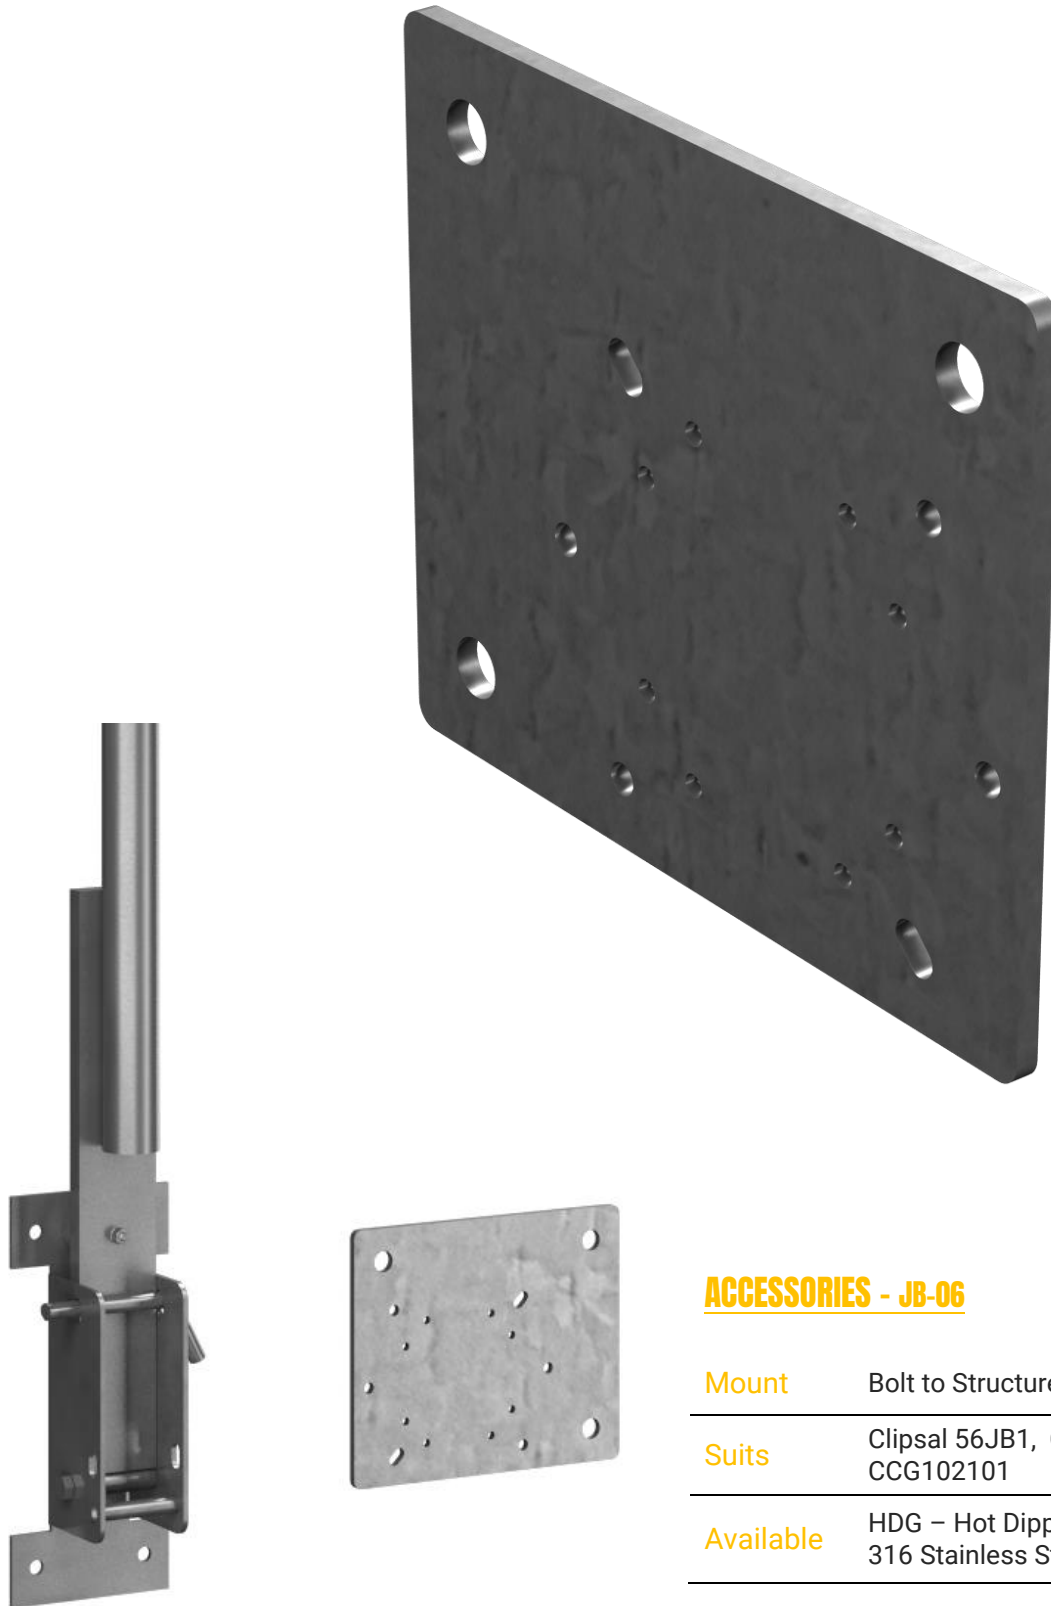

JB-06 - STRUCTURE MOUNT

ACCESSORIES - JB-06

| | |
|-----------|---|
| Mount | Bolt to Structure |
| Suits | Clipsal 56JB1, CCG100201, CCG100301, CCG102101 |
| Available | HDG – Hot Dipped Galvanised (JB-06) 316 Stainless Steel (JB-06-SS) |

Plates shown in conjunction with LMS040 for typical installation representation

LIGHT MOUNTING SYSTEMS AUSTRALIA

Australian Made Lighting Poles & Accessories for accessible Lighting Installations & Maintenance